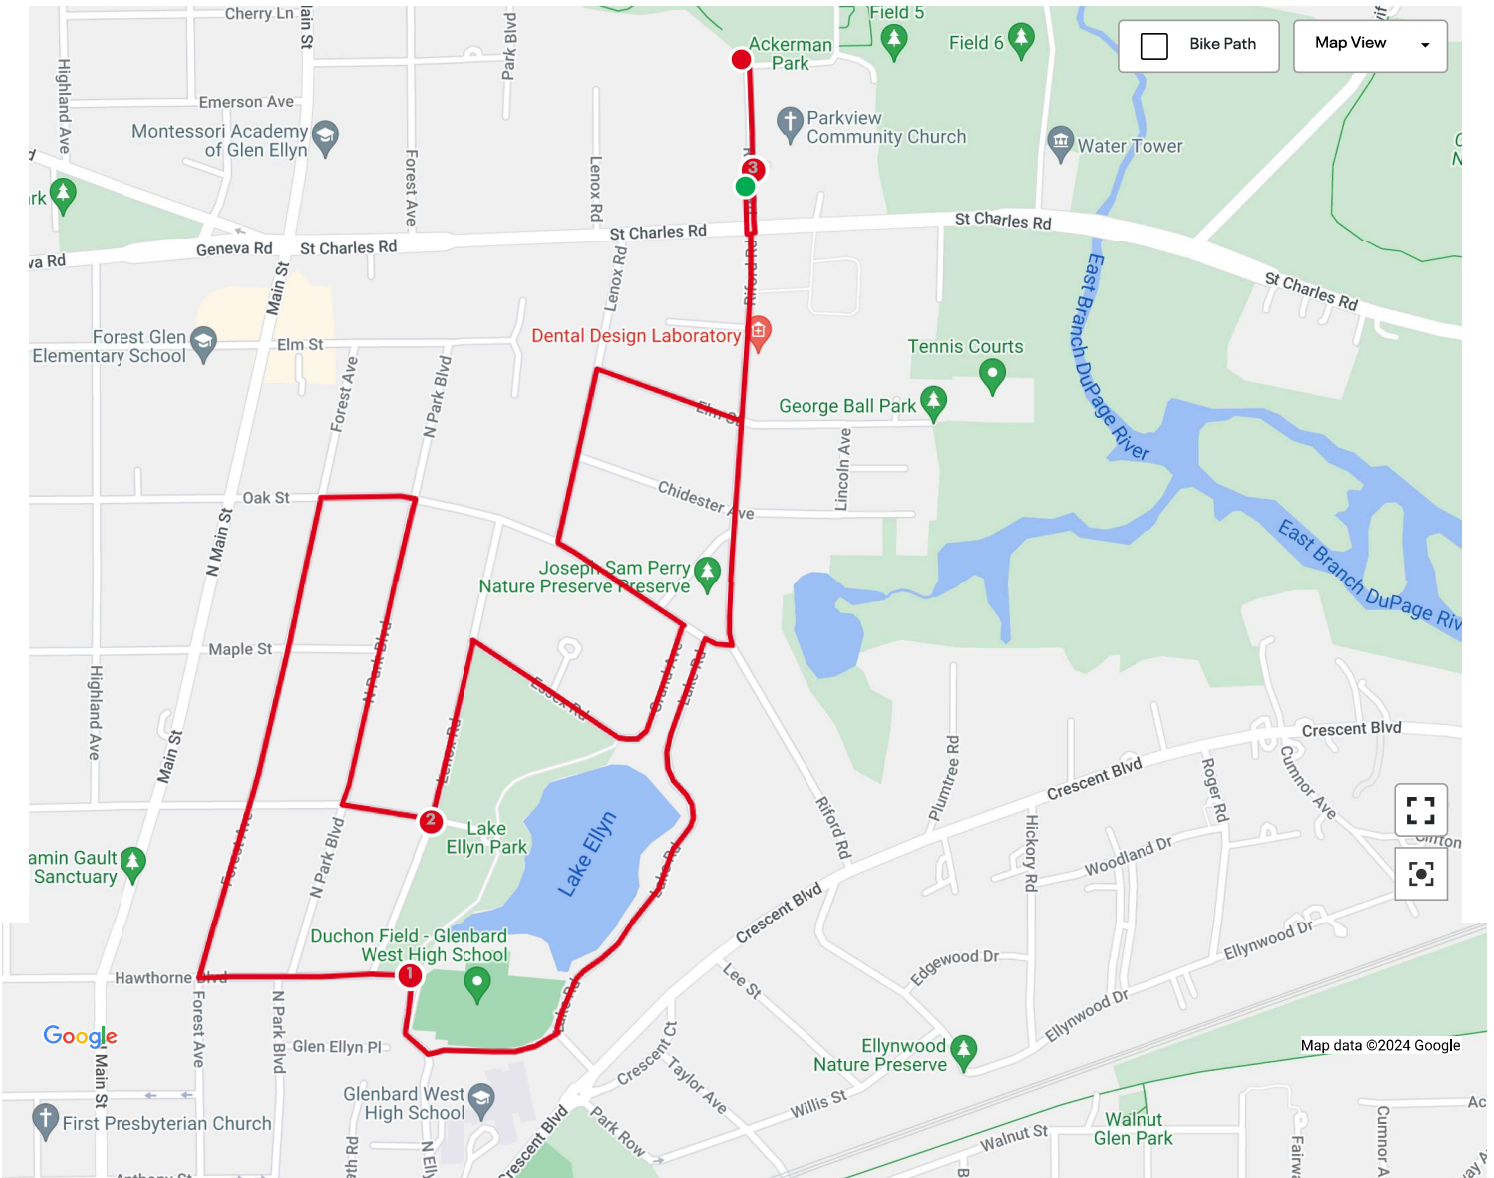

# GLEN ELLYN ROUTE

Susan Rimmel | Created Jul 17, 2024 | Just Me

Glen Ellyn, IL, United States

3.09 mi

Distance

75 ft

Elevation Gain

Run

Activity Type

Log Workout

Share

Edit Route

Duplicate Route

Add Route to Website

Print

Download